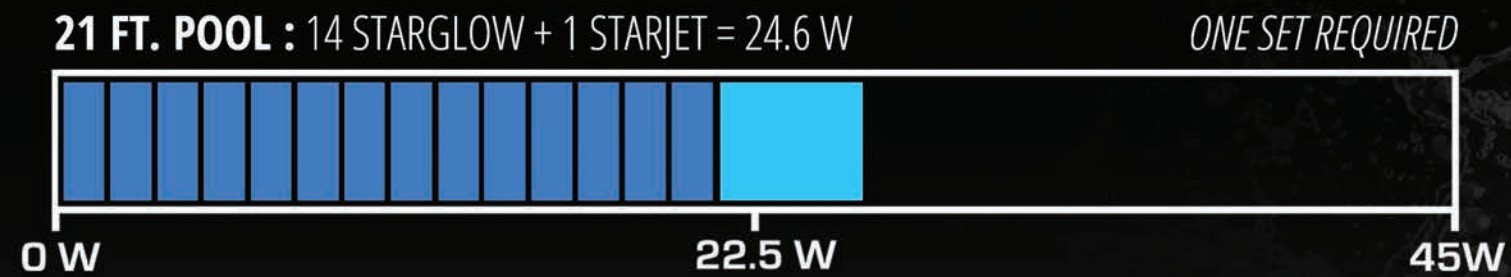

STAR SERIES

CONSUMPTION

StarGlow 1.4 Watts 

StarJet 5.0 Watts 

45.0 WATTS AVAILABLE PER KIT*

* EACH OF THE 2 CHANNELS HAS A LIMIT OF 22.5 WATTS
 ** ALL PICTURES SHOWN ARE FOR ILLUSTRATION PURPOSE ONLY. ACTUAL PRODUCT MAY VARY DUE TO PRODUCT ENHANCEMENT.