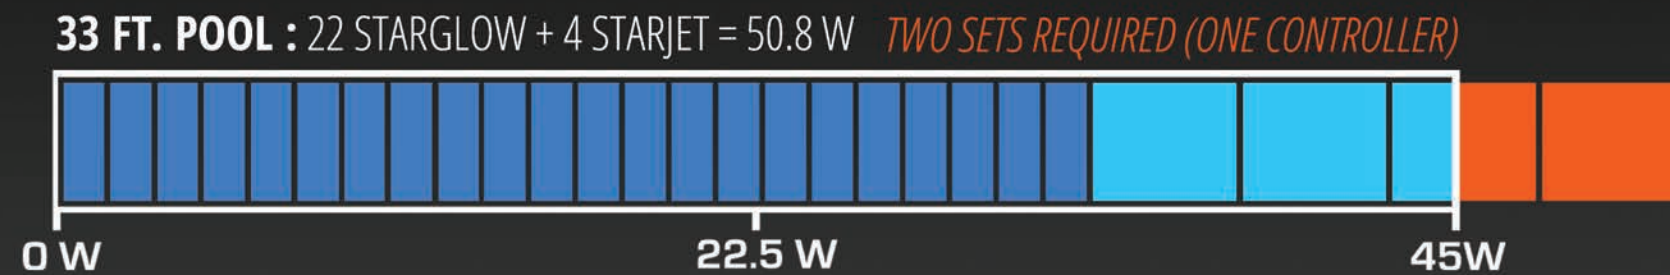

STAR SERIES

CONSUMPTION

StarGlow 1.4 Watts 

StarJet 5.0 Watts 

45.0 WATTS AVAILABLE PER KIT*

* EACH OF THE 2 CHANNELS HAS A LIMIT OF 22.5 WATTS
 ** ALL PICTURES SHOWN ARE FOR ILLUSTRATION PURPOSE ONLY. ACTUAL PRODUCT MAY VARY DUE TO PRODUCT ENHANCEMENT.