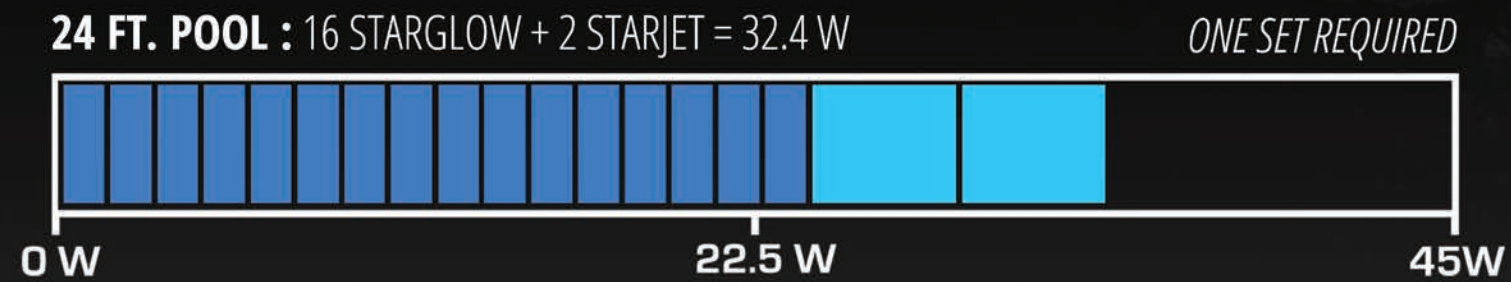

STAR SERIES

CONSUMPTION

StarGlow 1.4 Watts 

StarJet 5.0 Watts 

45.0 WATTS AVAILABLE PER KIT*

* EACH OF THE 2 CHANNELS HAS A LIMIT OF 22.5 WATTS
 ** ALL PICTURES SHOWN ARE FOR ILLUSTRATION PURPOSE ONLY. ACTUAL PRODUCT MAY VARY DUE TO PRODUCT ENHANCEMENT.